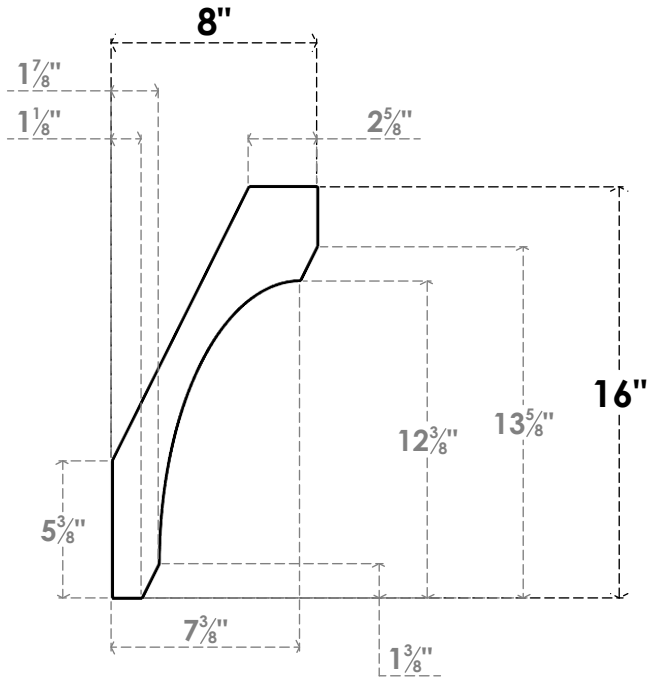

ITEM NUMBER: BRCPC040X08000X16000LEC

4"W X 8"D X 16"H LEGACY ARCHITECTURAL GRADE PVC CLOSED KNEE BRACE

SIDE PROFILE

FRONT PROFILE

ISOMETRIC

EKENA MILLWORK
2300 WEST MAIN ST.
CLARKSVILLE, TX 75426
TOLL FREE: 866-607-0453
WWW.EKENAMILLWORK.COM

NOTES

1. INSTALLATION TO BE COMPLETED IN ACCORDANCE WITH MANUFACTURER'S SPECIFICATIONS.
2. DRAWING MAY NOT BE TO SCALE
3. THIS DRAWING IS INTENDED FOR DESIGN AND PLANNING PURPOSES ONLY.
4. ALL INFORMATION CONTAINED HEREIN WAS CURRENT AT THE TIME OF DEVELOPMENT BUT MUST BE REVIEWED AND APPROVED BY THE PRODUCT MANUFACTURER TO BE CONSIDERED ACCURATE.
5. ARCHITECTURAL GRADE PVC PRODUCTS ARE MADE FROM EXPANDED CELLULAR PVC AND COME NATURALLY WHITE BUT MAY BE PAINTED