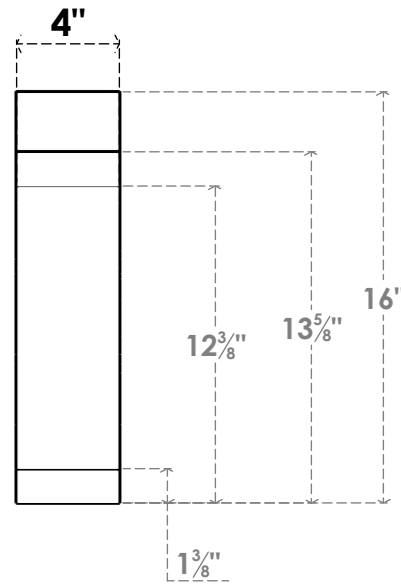

ITEM NUMBER: BRCPC040X08000X16000LEC

4"W X 8"D X 16"H LEGACY ARCHITECTURAL GRADE PVC CLOSED KNEE BRACE

SIDE PROFILE

FRONT PROFILE

ISOMETRIC

EKENA MILLWORK
2300 WEST MAIN ST.
CLARKSVILLE, TX 75426
TOLL FREE: 866-607-0453
WWW.EKENAMILLWORK.COM